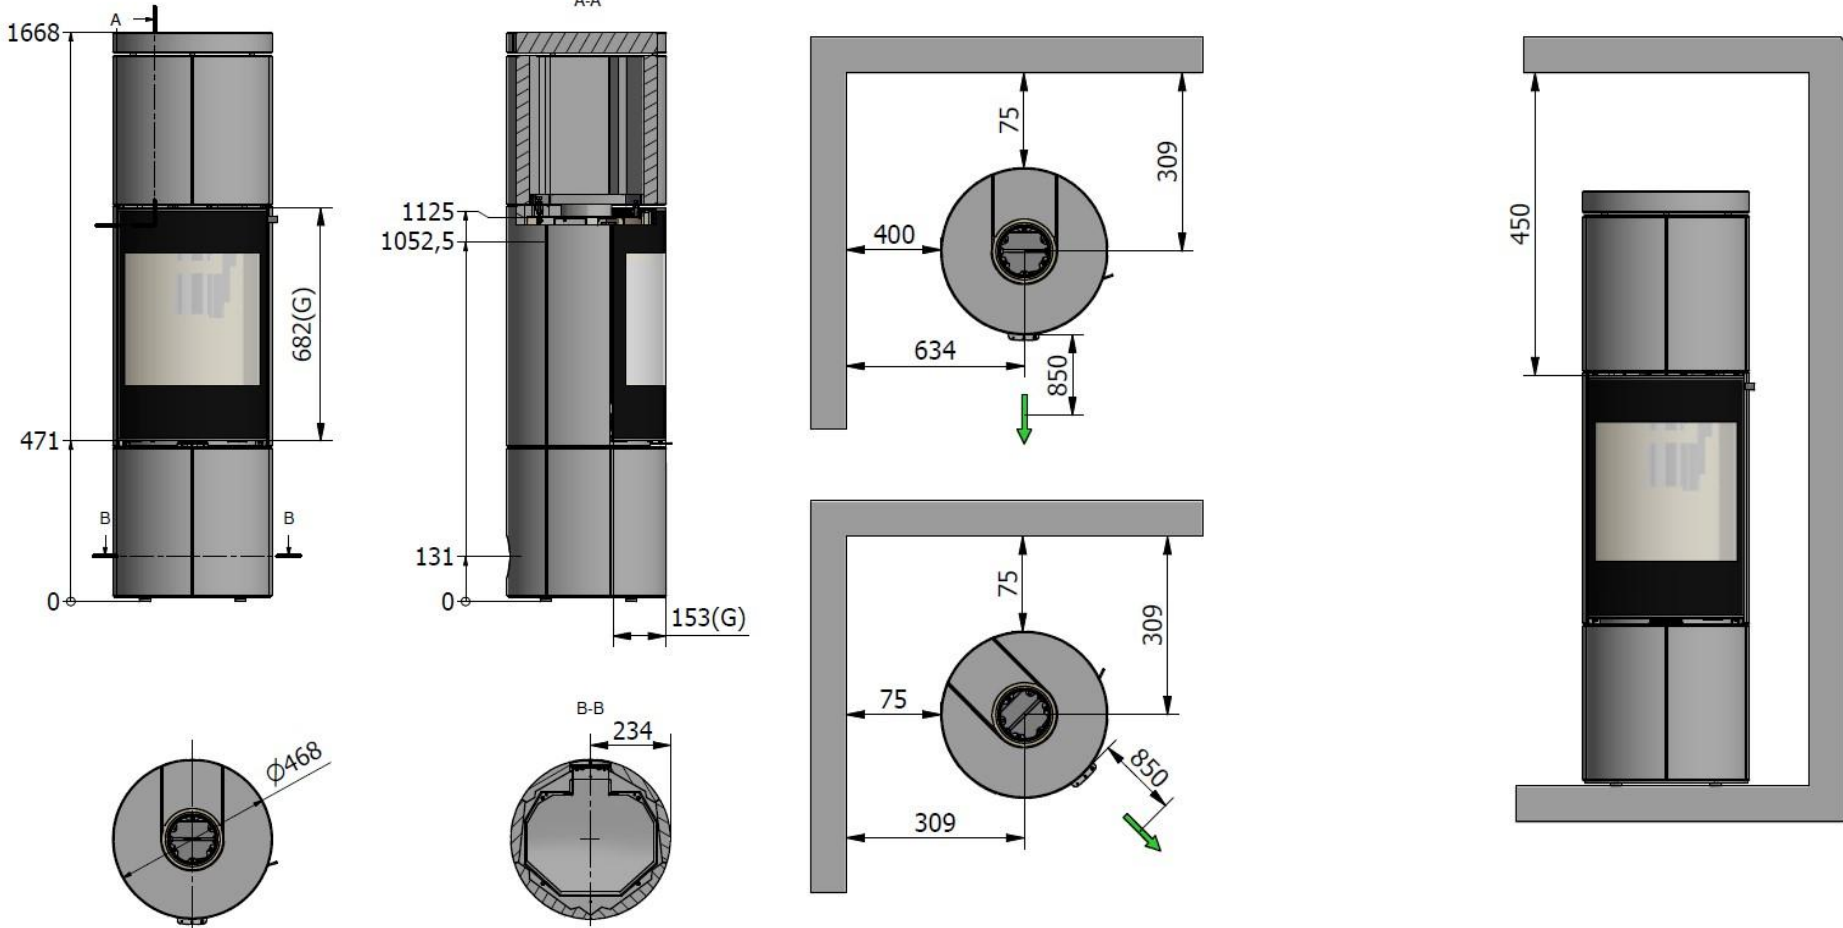

Juno L 160 without side glass

Juno L 160 with side glass