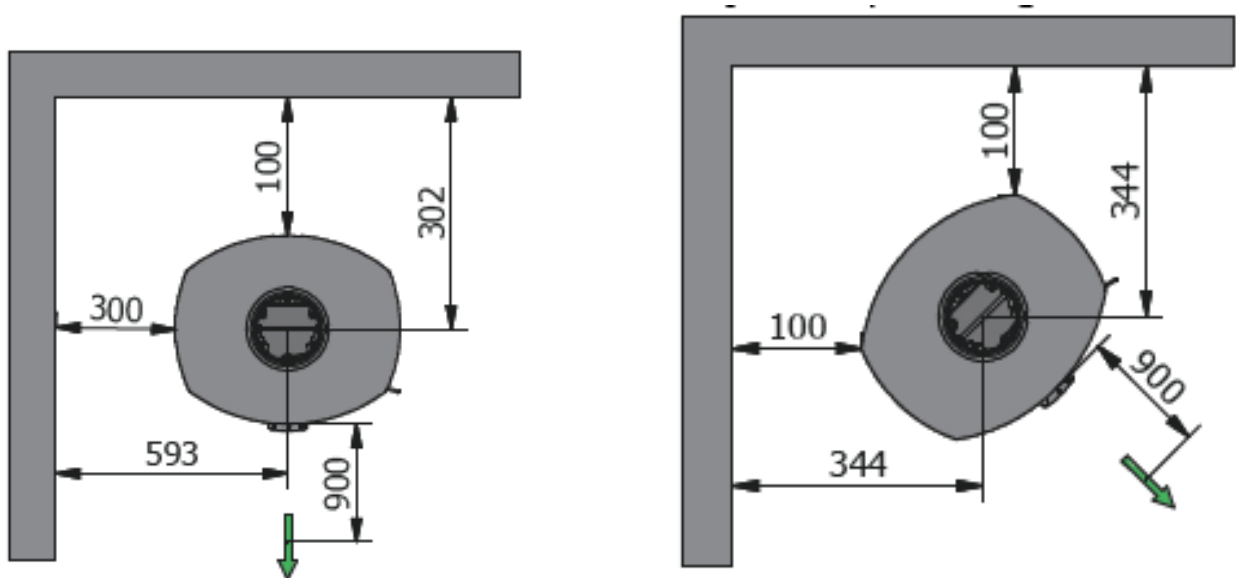

With side glass

# Without side glass

Caro 130 - Norsk brannmur with side glass