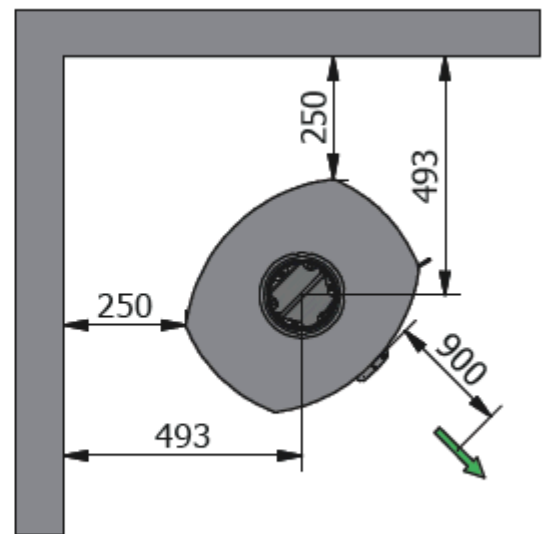

With side glass

# Without side glass

Caro 130 - Norsk brannmur with side glass