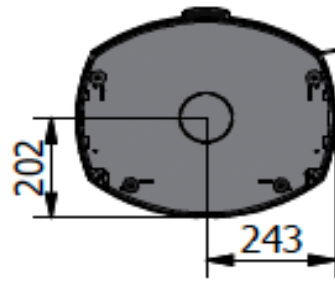

With side glass

# Without side glass

Caro 130 - Norsk brannmur with side glass