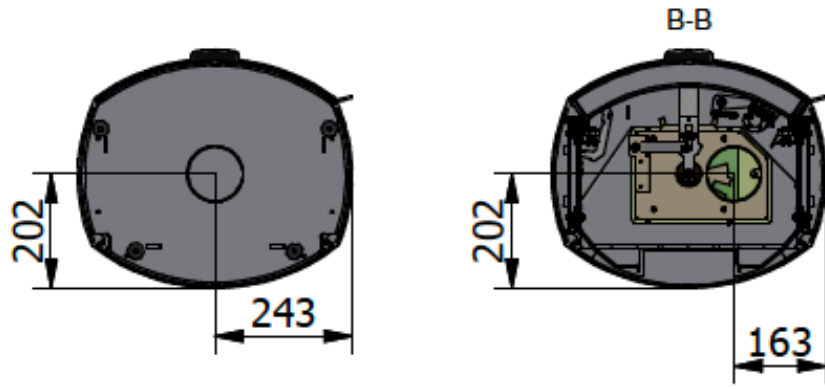

With side glass

# Without side glass

Caro 130 - Norsk brannmur with side glass