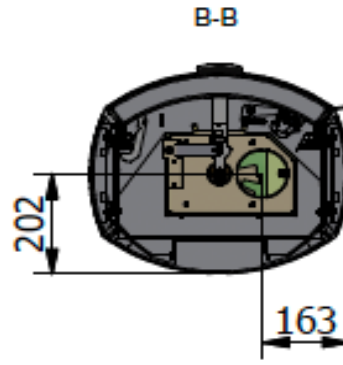

With side glass

# Without side glass

Caro 130 - Norsk brannmur with side glass