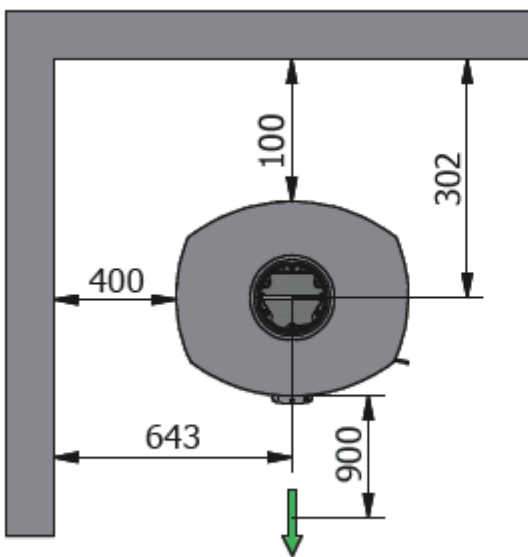

With side glass

# Without side glass

Caro 130 - Norsk brannmur with side glass