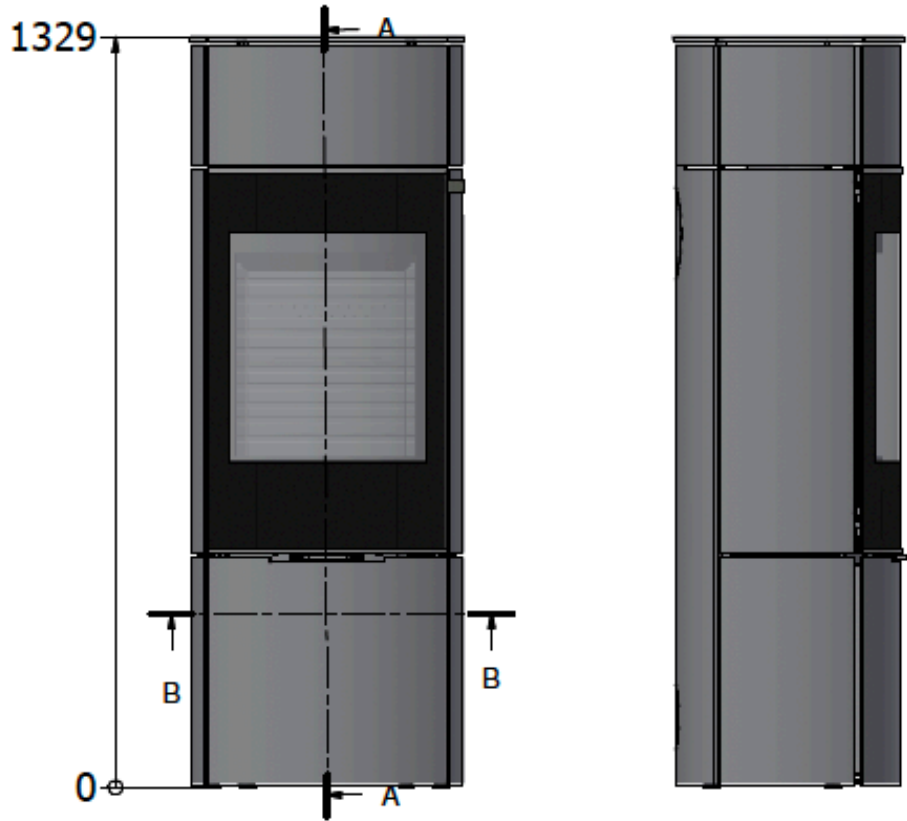

With side glass

# Without side glass

Caro 130 - Norsk brannmur with side glass