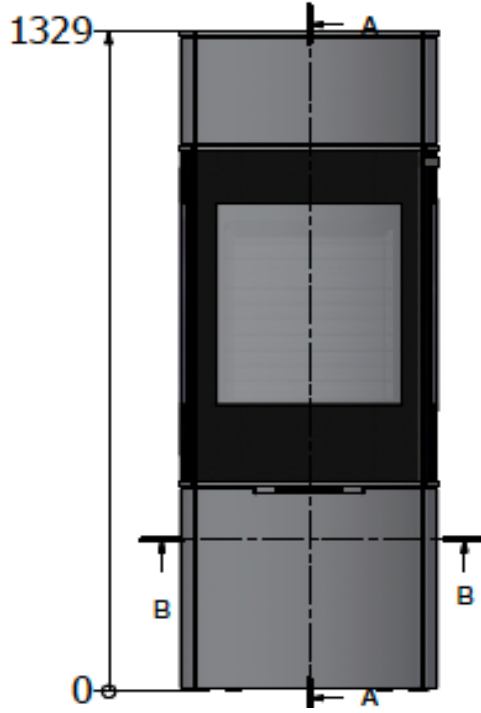

With side glass

# Without side glass

Caro 130 - Norsk brannmur with side glass