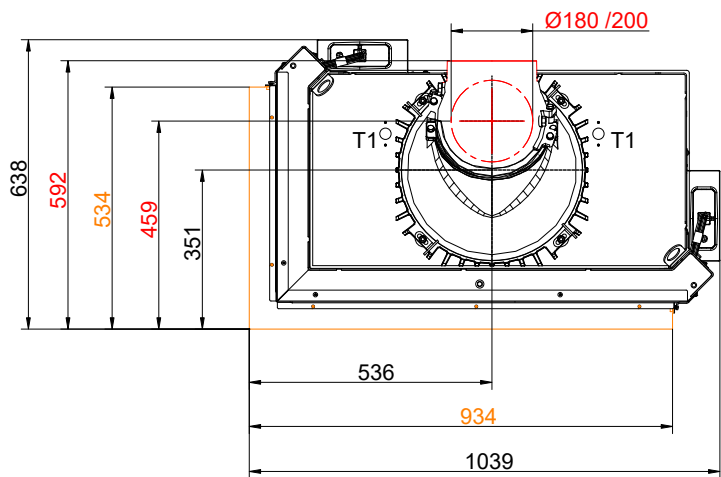

Dimension sheets - BKH Eck 50-82-42 green lifting door

... left with mounting frame and cast iron heat exchanger rings + dome