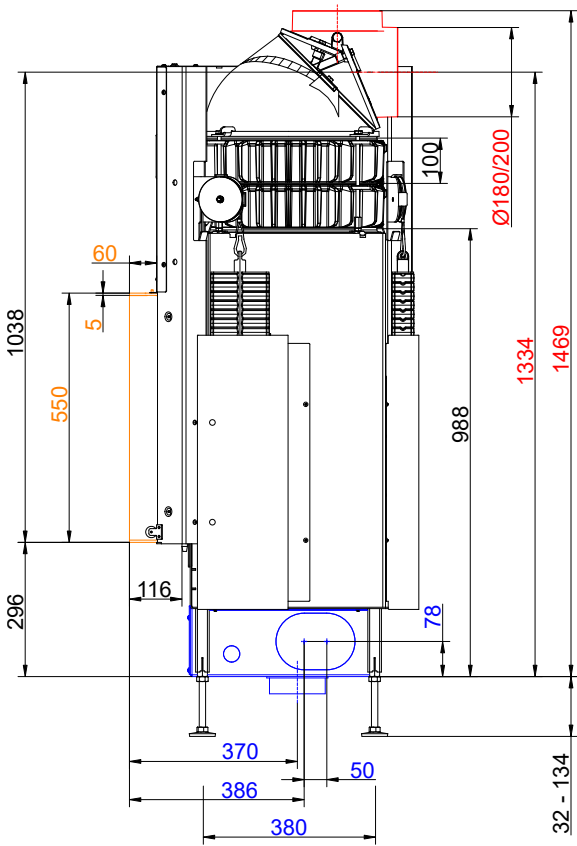

Dimension sheets - BKH Eck 50-82-42 green lifting door

... left with mounting frame and cast iron heat exchanger rings + dome