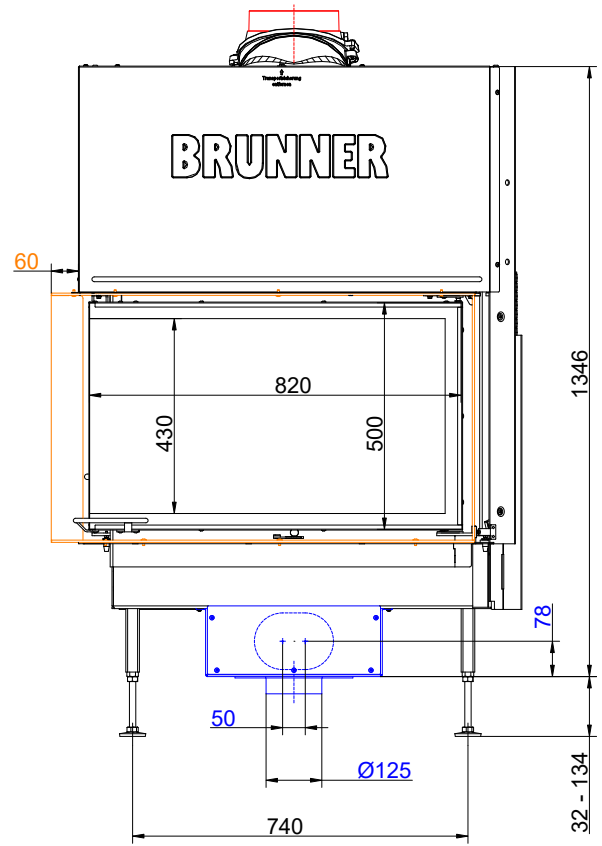

Dimension sheets - BKH Eck 50-82-42 green lifting door

... left with mounting frame and cast iron heat exchanger rings + dome