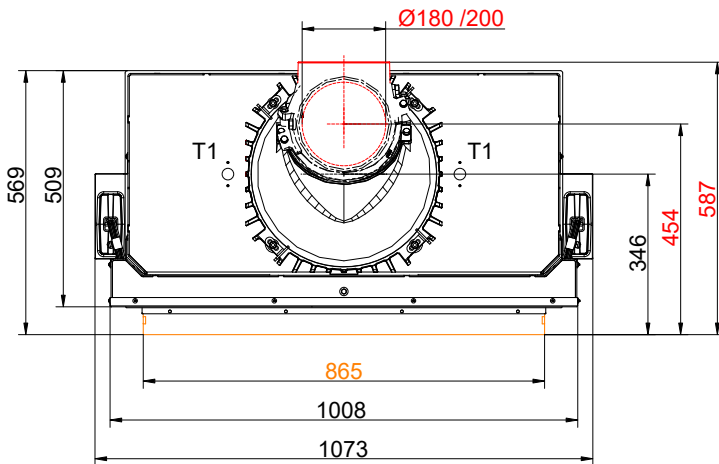

**Dimension sheets - BKH flat 50-82 green lifting door**

... Mounting frame and cast iron heat exchanger rings + dome