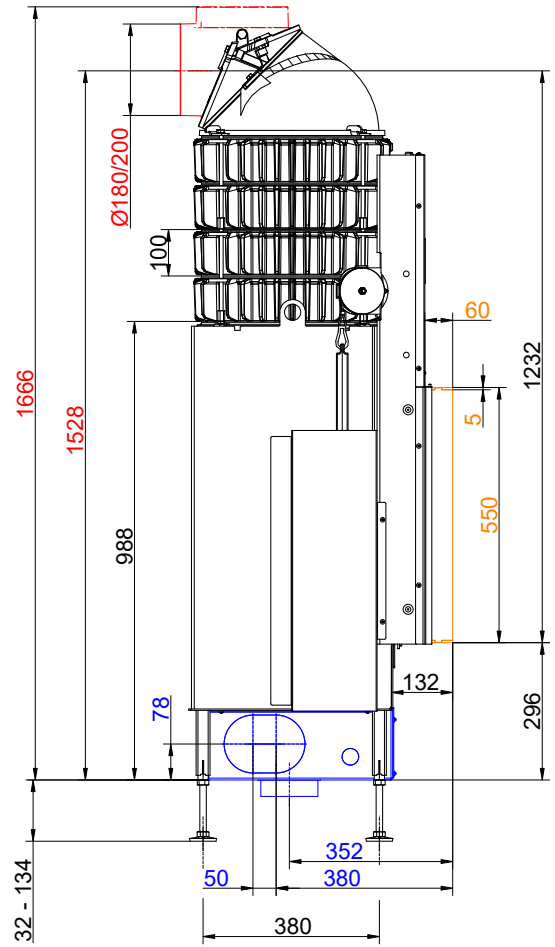

**Dimension sheets - BKH flat 50-82 green lifting door**

... Mounting frame and cast iron heat exchanger rings + dome