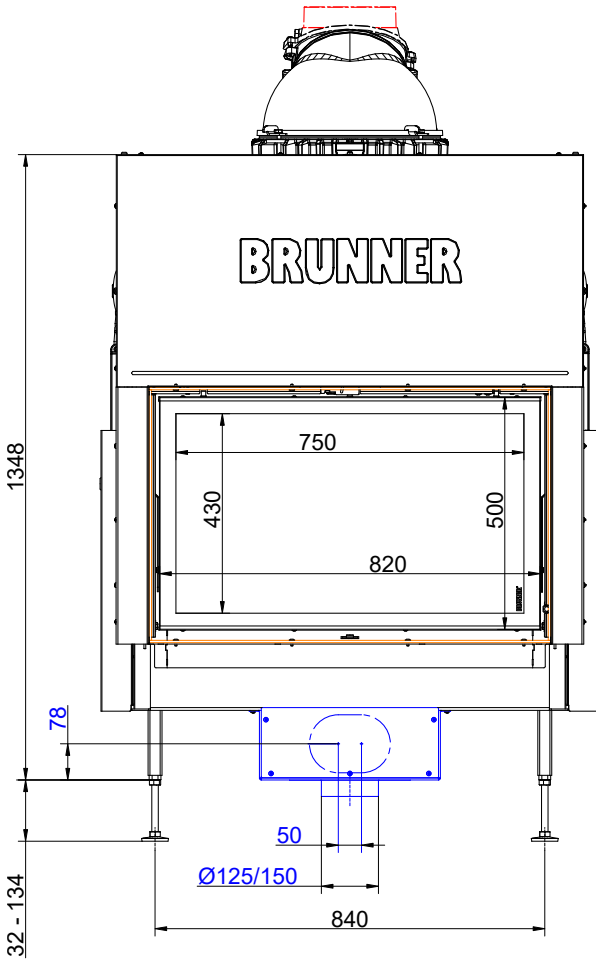

**Dimension sheets - BKH flat 50-82 green lifting door**

... Mounting frame and cast iron heat exchanger rings + dome