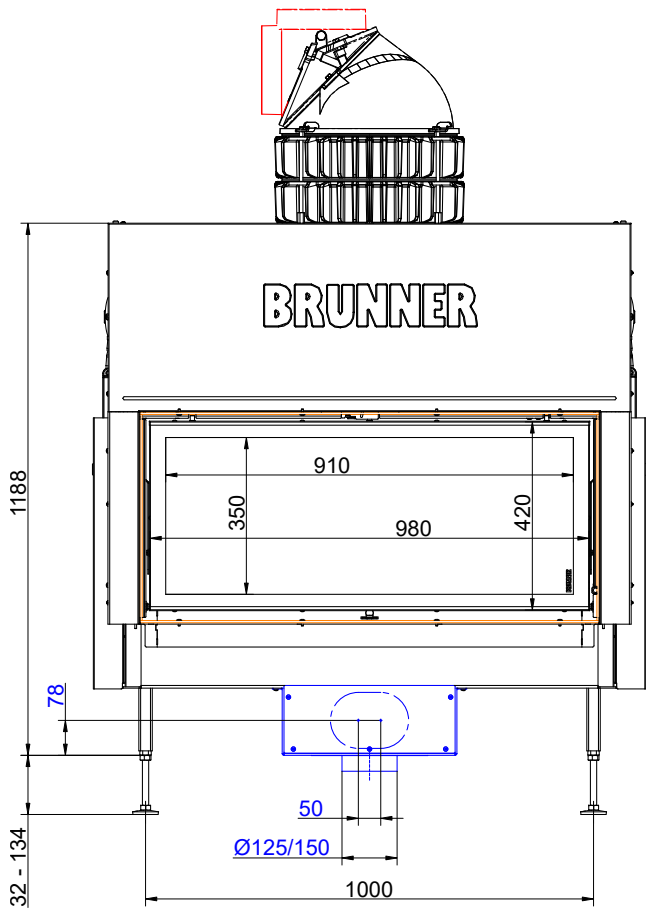

Dimension sheets - BKH Tunnel 42-98 green

... lifting door/tilting door with mounting frame and cast iron heat exchanger rings + dome