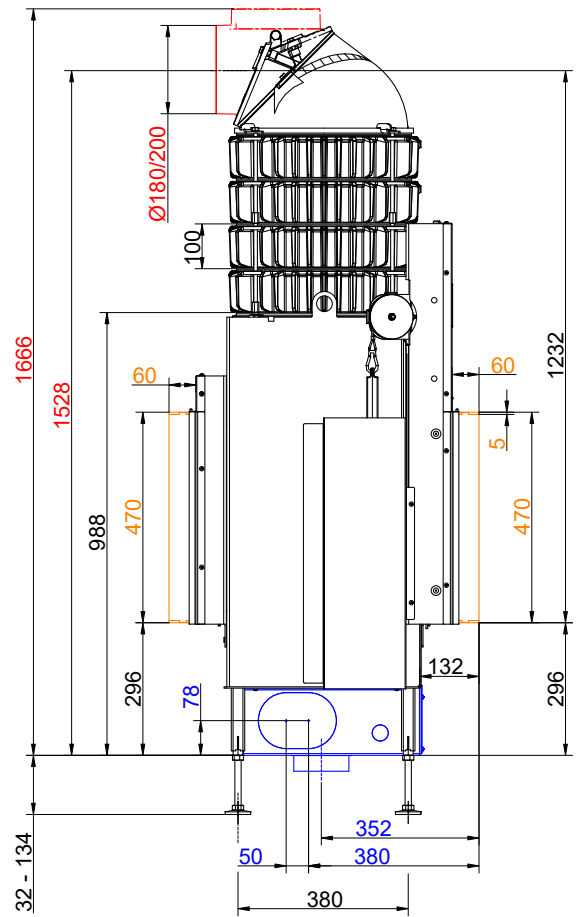

Dimension sheets - BKH Tunnel 42-98 green

... lifting door/tilting door with mounting frame and cast iron heat exchanger rings + dome