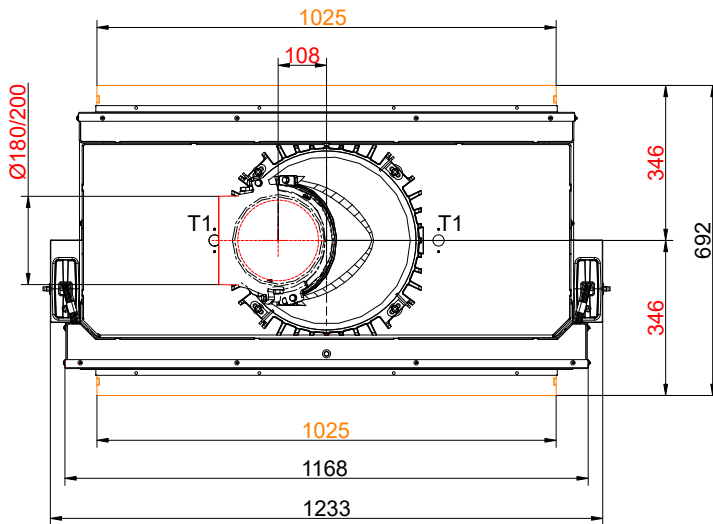

Dimension sheets - BKH Tunnel 42-98 green

... lifting door/tilting door with mounting frame and cast iron heat exchanger rings + dome