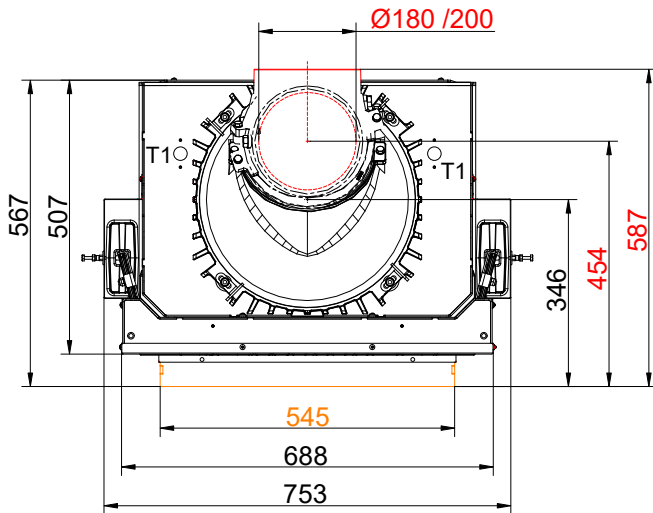

Dimension sheets - BKH flat 42-50 green lifting door

... Mounting frame and cast iron heat exchanger rings + dome