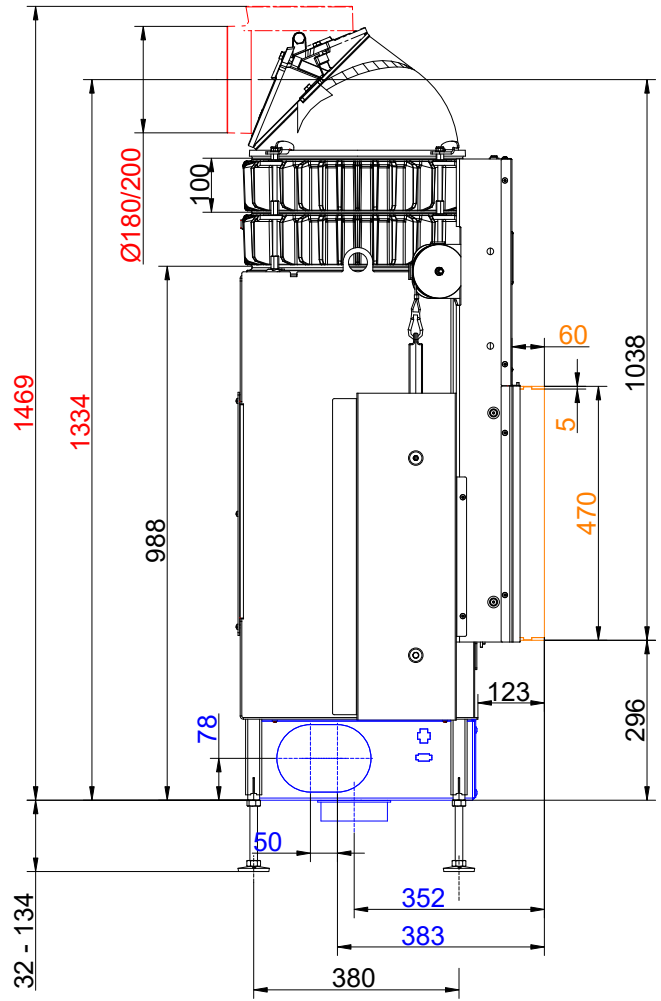

Dimension sheets - BKH flat 42-50 green lifting door

... Mounting frame and cast iron heat exchanger rings + dome