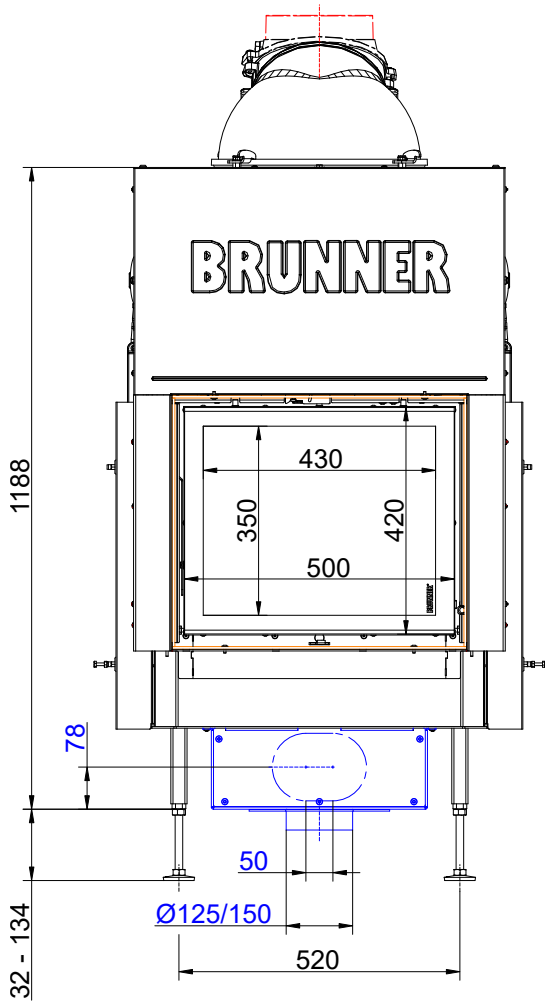

Dimension sheets - BKH flat 42-50 green lifting door

... Mounting frame and cast iron heat exchanger rings + dome