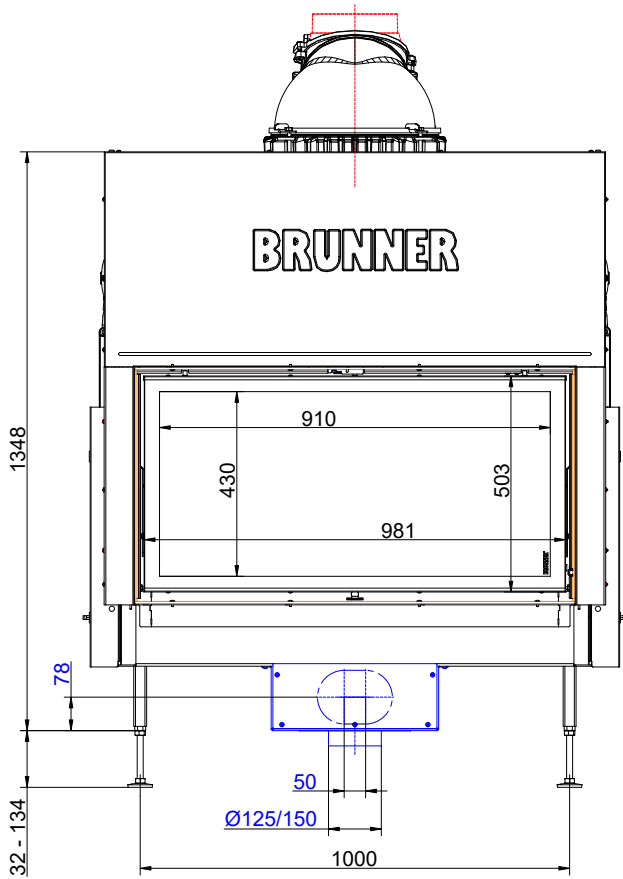

Dimension sheets - BKH flat 50-98 green lifting door

... Mounting frame and cast iron heat exchanger rings + dome