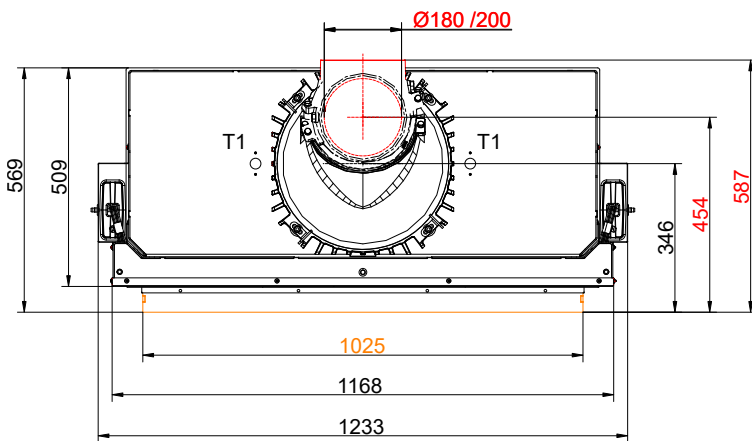

Dimension sheets - BKH flat 50-98 green lifting door

... Mounting frame and cast iron heat exchanger rings + dome