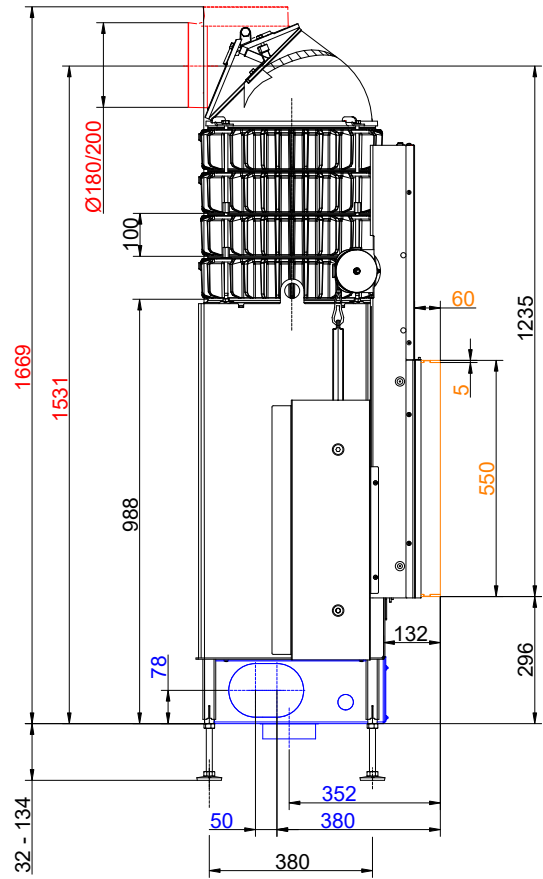

Dimension sheets - BKH flat 50-98 green lifting door

... Mounting frame and cast iron heat exchanger rings + dome