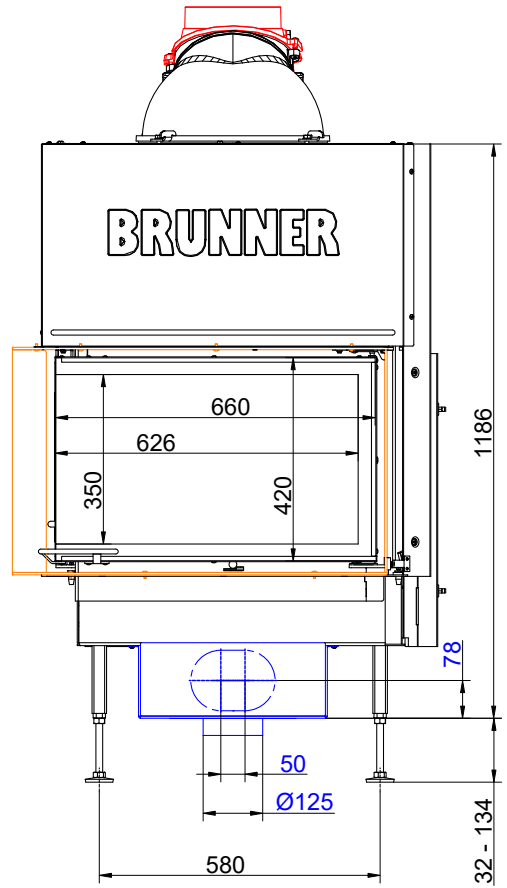

Dimension sheets - BKH Eck 42-66-42 green lifting door

... left with mounting frame and cast iron heat exchanger rings + dome