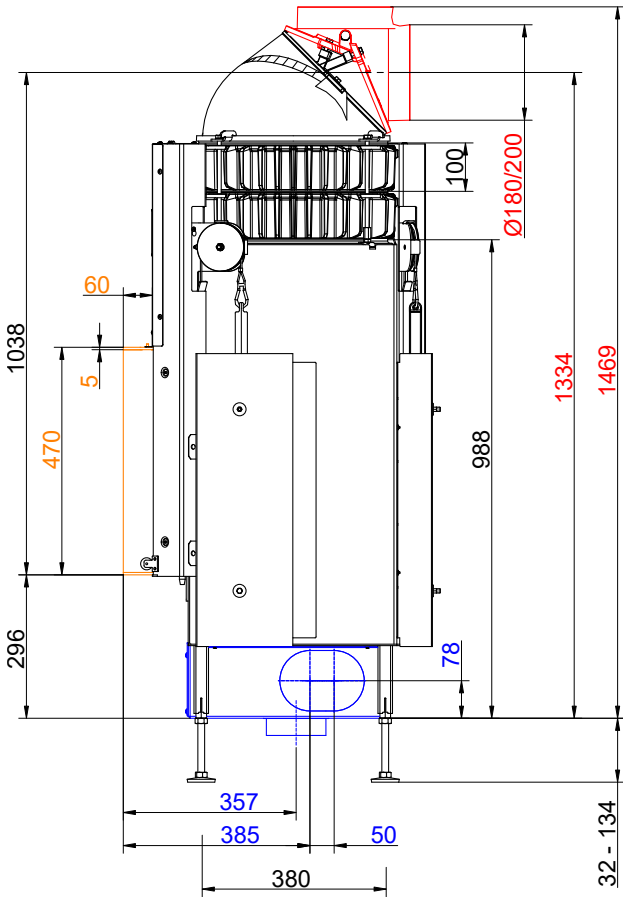

Dimension sheets - BKH Eck 42-66-42 green lifting door

... left with mounting frame and cast iron heat exchanger rings + dome