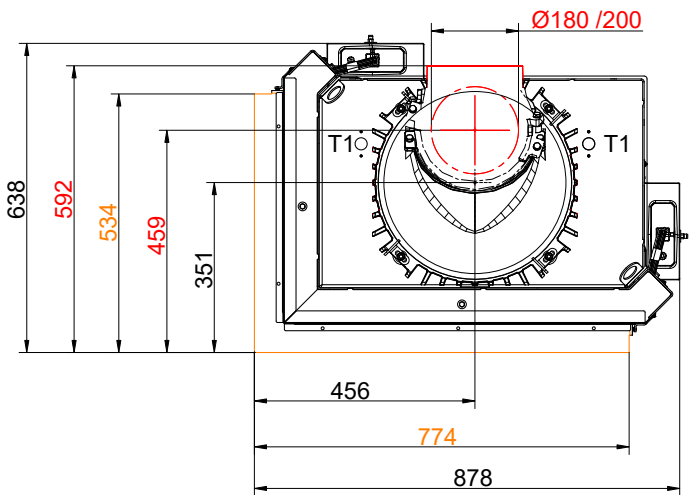

Dimension sheets - BKH Eck 42-66-42 green lifting door

... left with mounting frame and cast iron heat exchanger rings + dome