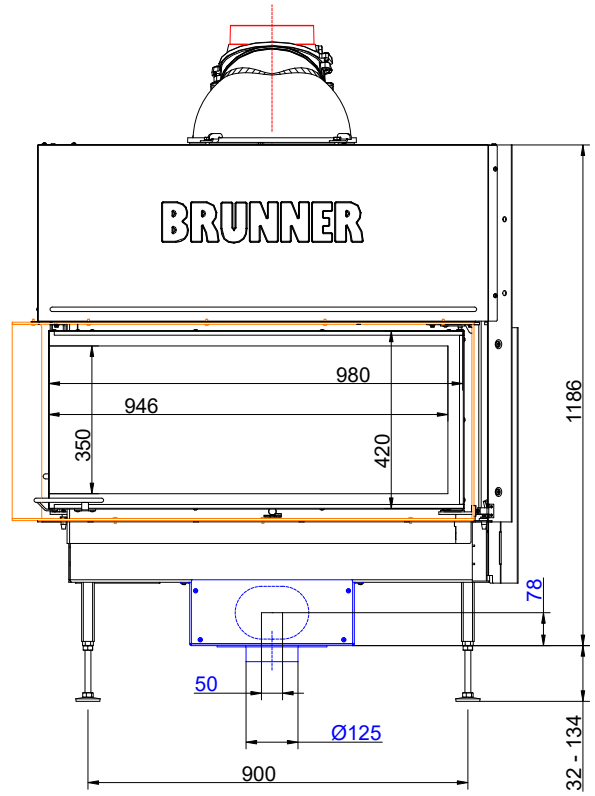

Dimension sheets - BKH Eck 42-98-42 green lifting door

... left with mounting frame and cast iron heat exchanger rings + dome