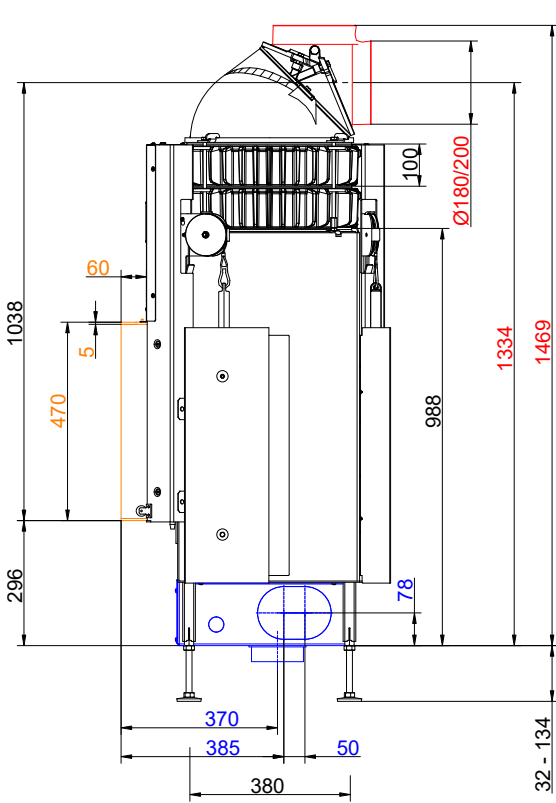

Dimension sheets - BKH Eck 42-98-42 green lifting door

... left with mounting frame and cast iron heat exchanger rings + dome