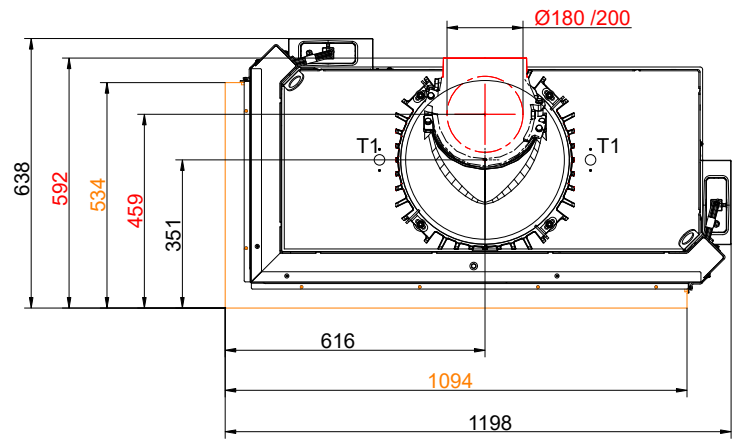

Dimension sheets - BKH Eck 42-98-42 green lifting door

... left with mounting frame and cast iron heat exchanger rings + dome