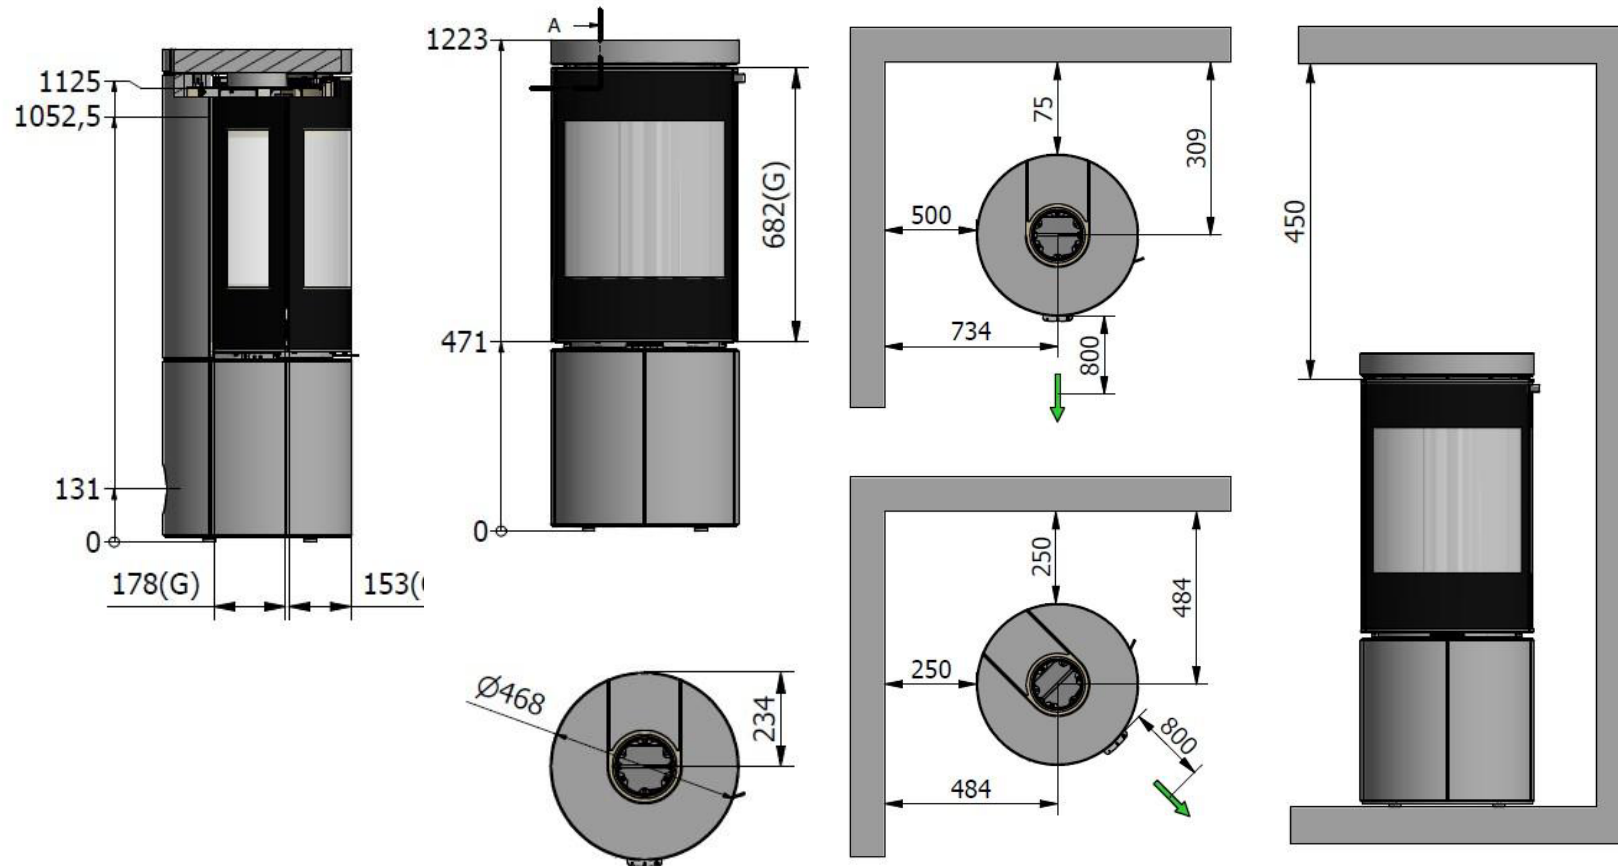

Juno L I20 with side glass

Juno L120 without side glass