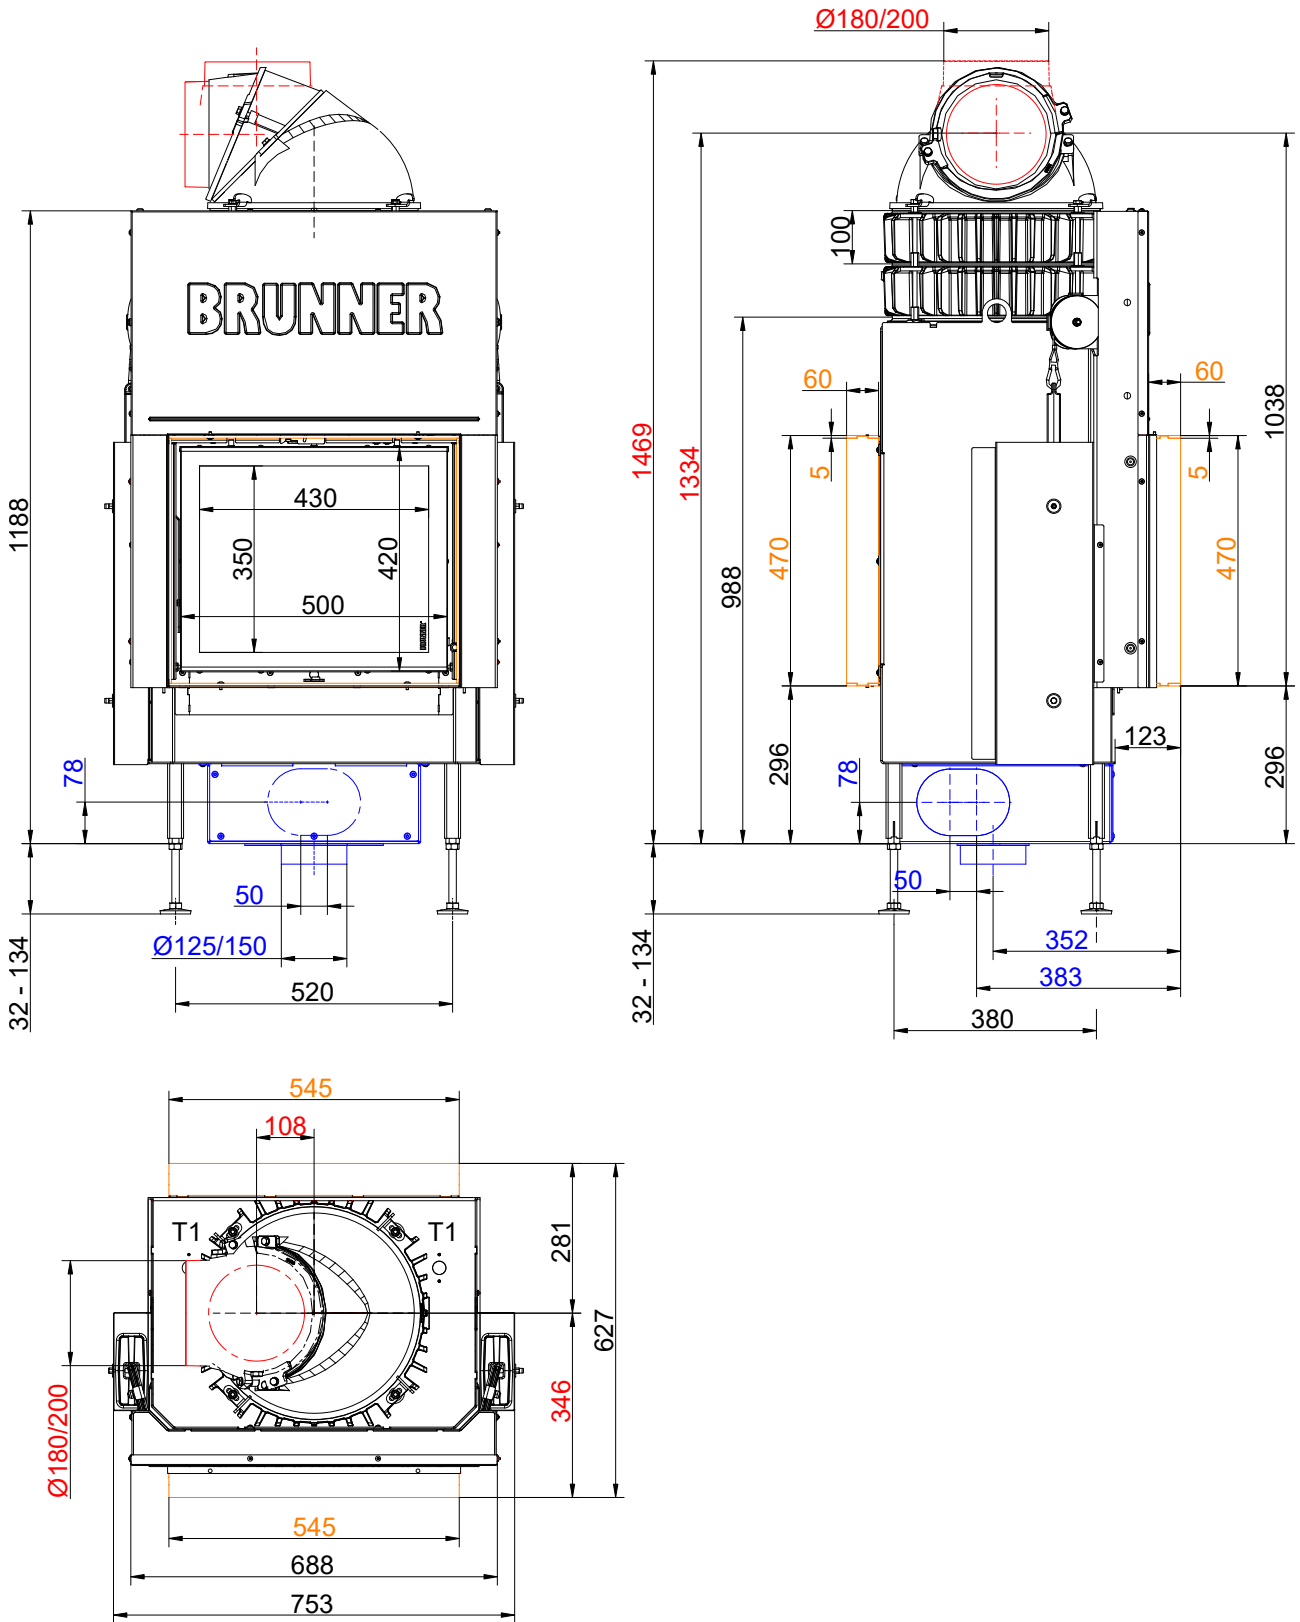

# Dimension sheets - BKH Tunnel 42-50 green

... lifting door/side opening with mounting frame/mounting bracket and cast iron heat exchanger rings + dome