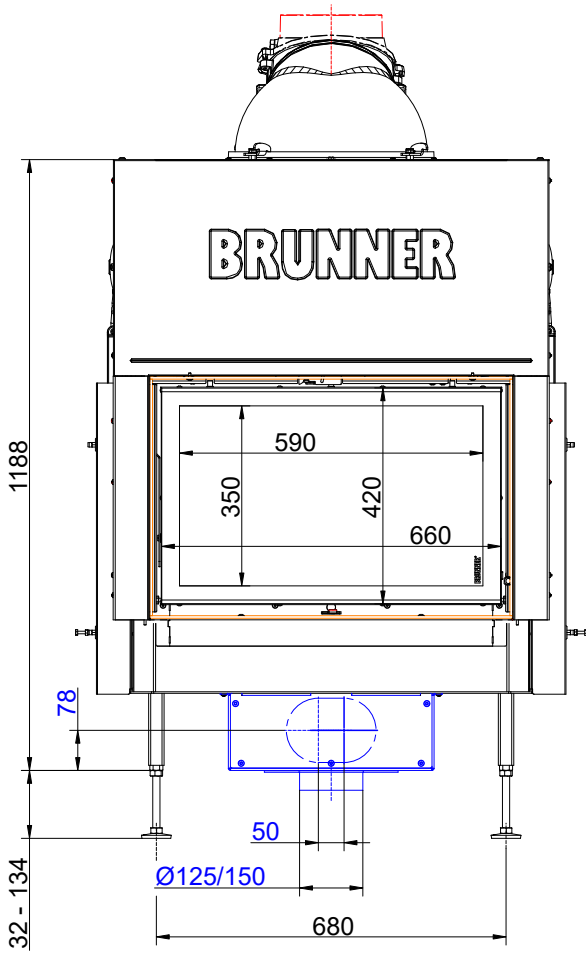

Dimension sheets - BKH flat 42-66 green lifting door

... Mounting frame and cast iron heat exchanger rings + dome