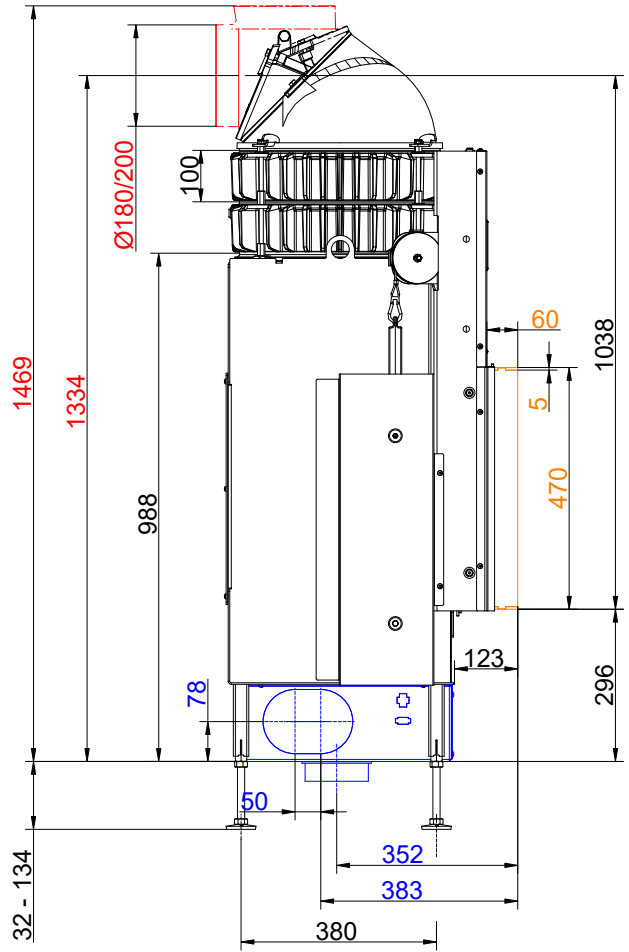

Dimension sheets - BKH flat 42-66 green lifting door

... Mounting frame and cast iron heat exchanger rings + dome