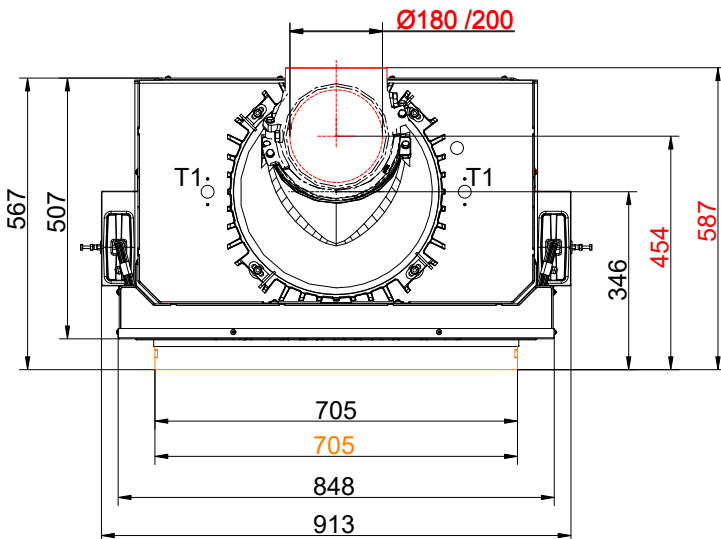

Dimension sheets - BKH flat 42-66 green lifting door

... Mounting frame and cast iron heat exchanger rings + dome