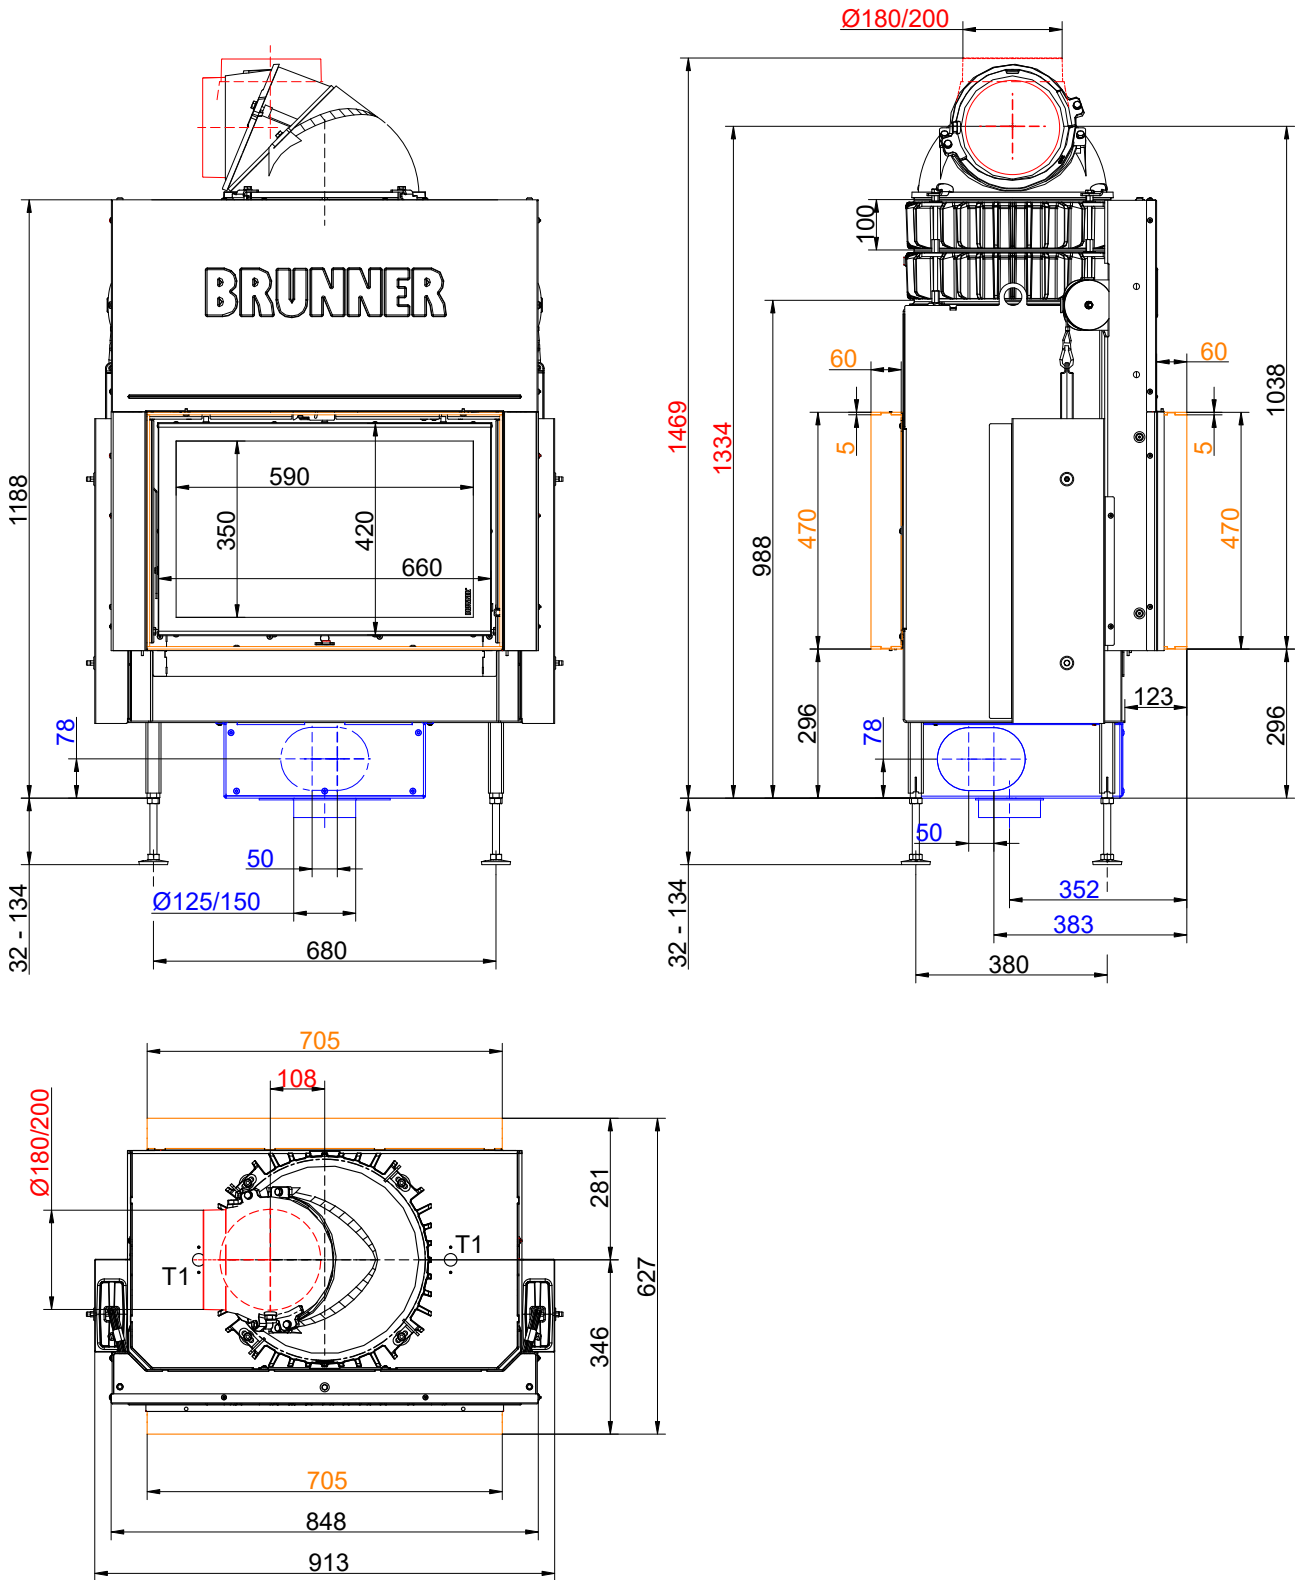

# Dimension sheets - BKH Tunnel 42-66 green

... lifting door/side opening with mounting frame/mounting bracket and cast iron heat exchanger rings + dome